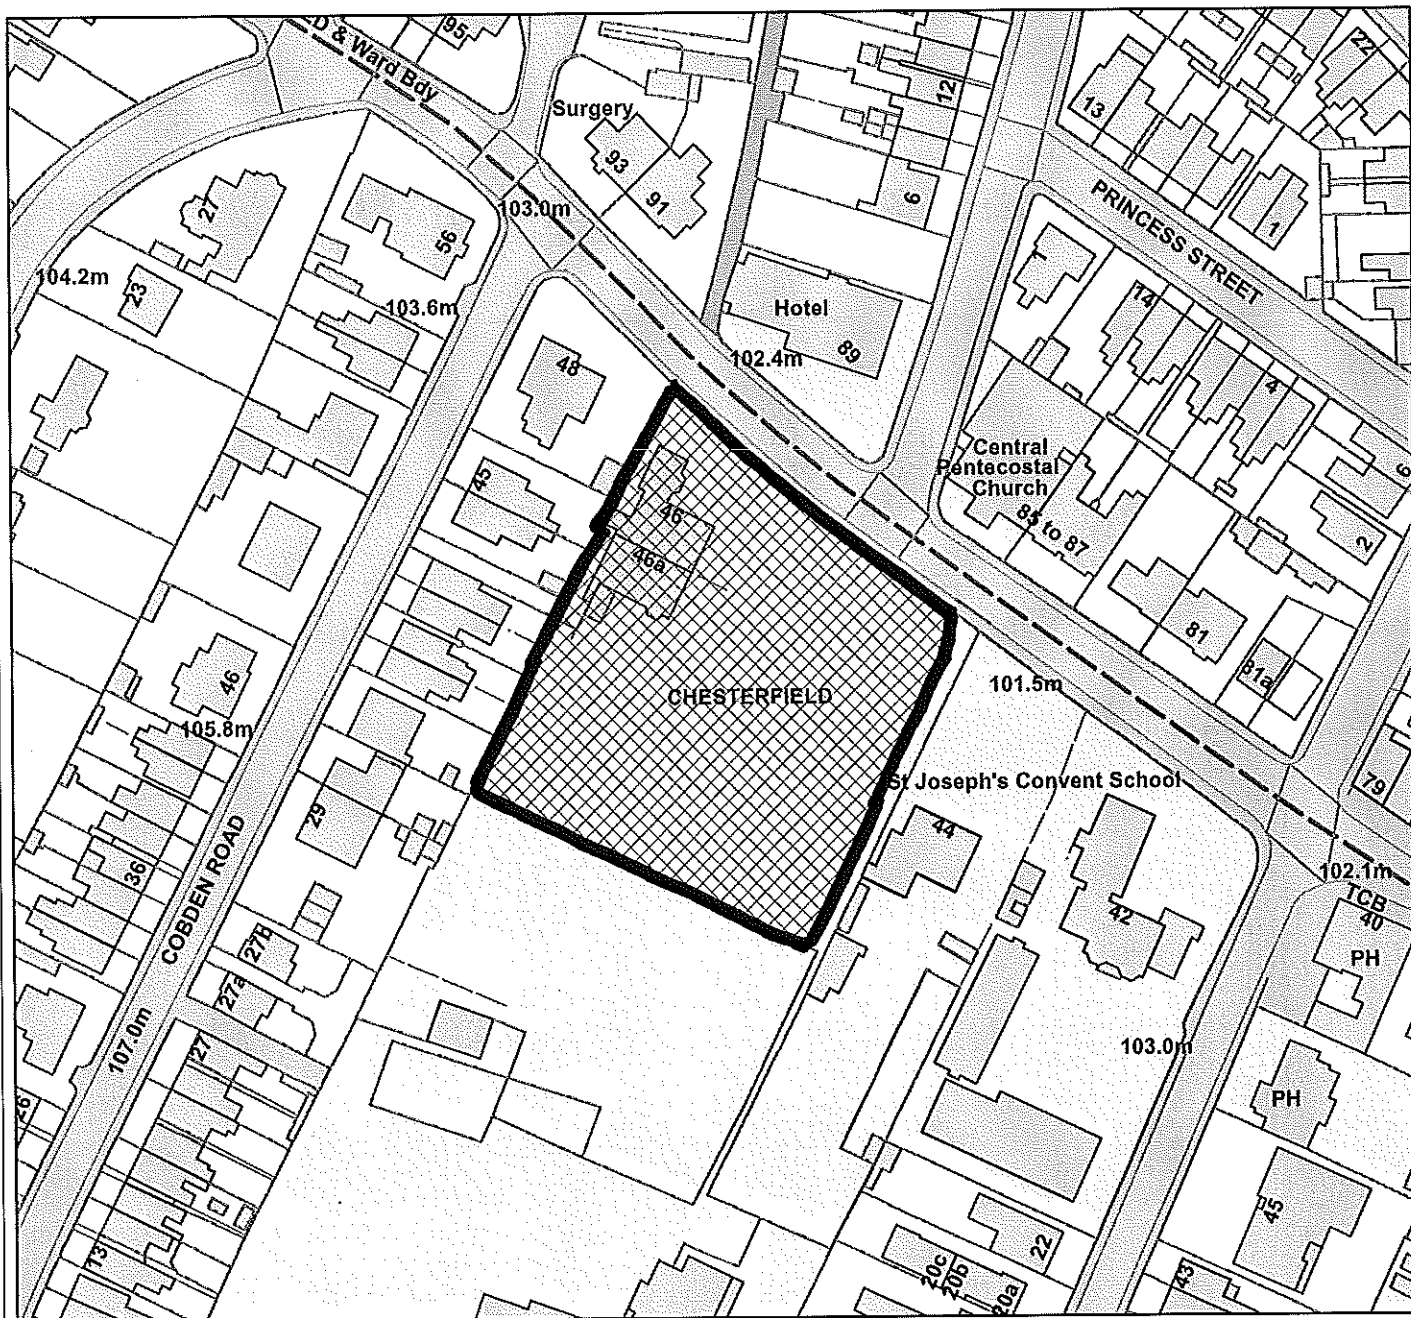

PLAN - CHE/17/00421/FUL - 46 Newbold Road

Scale: 1:1,250

Reproduced from the Ordnance Survey map with permission of the Controller of Her Majesty's Stationery Office © Crown Copyright 2012.

Unauthorised reproduction infringes Crown Copyright and may lead to prosecution or civil proceedings.